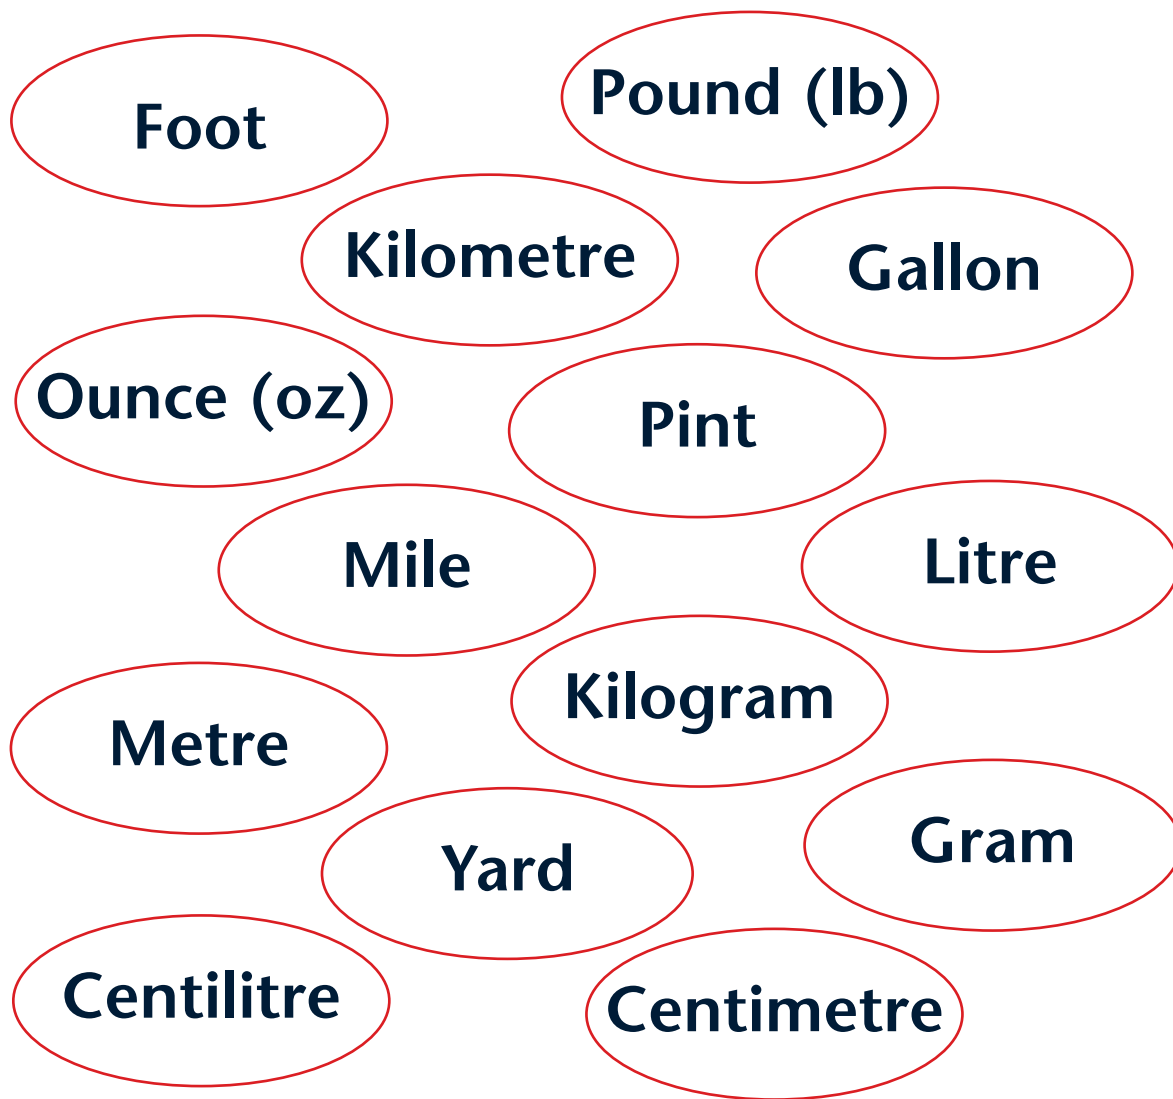

LESSON 15 MEASURES 1

OHT 15.1

Length	Metric or Imperial	Weight	Metric or Imperial	Capacity	Metric or Imperial